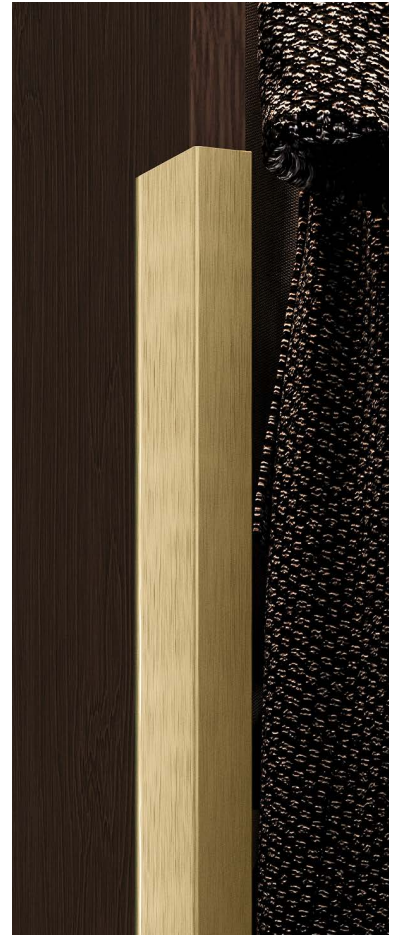

20M
black matt
чёрный матовый

22
bright brushed gold
светлое шлифованное золото

23
cashmere
кашемир

12

EXTEND

14

HEXA LONG

18

Minimalism in a subtle form

Минимализм в утончённой форме

Long handles from the GTV portfolio are available in white, black, brushed light gold, brushed steel, cashmere, and aluminium. This versatile colour palette opens up a range of creative design possibilities, where long handles perfectly complement the interior — or even take centre stage. Thoughtful combinations of handle and furniture body colours give interiors a stylish, contemporary edge. We have complemented our collections of long handles with shorter versions, available in several sizes, providing greater flexibility in interior design.